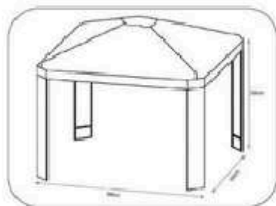

BCTG-010

SPECIFICATION:

- * Number of Legs: 6
- * Canopy Color: White
- * Dimensions: 20L x 10W x 9.19H ft
- * Canopy Material: Polyethylene, water resistant
- * Peak Height: 9.19ft
- * Sidewall Height: 6.5ft
- * Pole Diameter: 34mm
- * Pole Material: Steel, Power Coated
- * Usage: Car, truck, Party Tents, Boats, Storage, Motorcycle, etc.
- * Accessories: guy line, ground stakes, bungee cords

SPECIFICATION:

- Expand size: W400 x D300 x H240cm
- Steel tube with powder coating
- Canopy material: 180gr polyester with PA coating

It is particularly designed for wedding, camping, parking and other parties. It is not met to be up in the wind. This tent provides spacious room for accommodating many people.

BC PA-001

3M X 3M GARDEN GAZEBO -4 PANELS

SPECIFICATION:

- Expand size: W300 x D300 x H260cm
- Steel tube with powder coating
- Canopy material: 180g/m² polyester with PA coating
- With Double Roof

Simple but stylish, this square garden gazebo can be decorated for parties or BBQ activity.