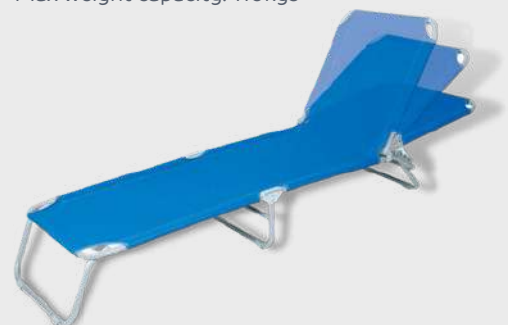

BC-026

BEACH SUN LOUNGE 3-POSITION BED

SPECIFICATION:

- Expand size: L186 XW55 XH27CM
- Steel tube: Φ22mm with powder coating
- Seat fabric: 600 x300D Oxford
- Max weight capacity: 110kg