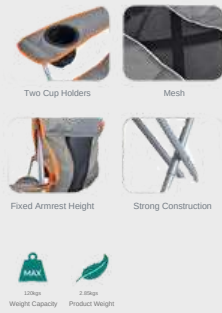

BC-015

DELUXE PADDED QUAD CHAIR

SPECIFICATION:

- Expand size: W60/87 XD60XH95CM
- Steel tube: 16mm with powder coating
- Seat fabric: 600 x300D oxford
- With Nylon Mesh
- With Two Cupholder
- With 210D carry bag
- Max weight capacity: 120kgs

BC-016

Sicily Beach Folding Chair-3 Position

SPECIFICATION:

- Expand size: W49 X D102/98/91 X H76/82/88CM
- Steel tube: 25mm with powder coating
- Seat fabric: 600 x300D Printing oxford
- With One Detachable Pillow
- Max weight capacity: 120kgs